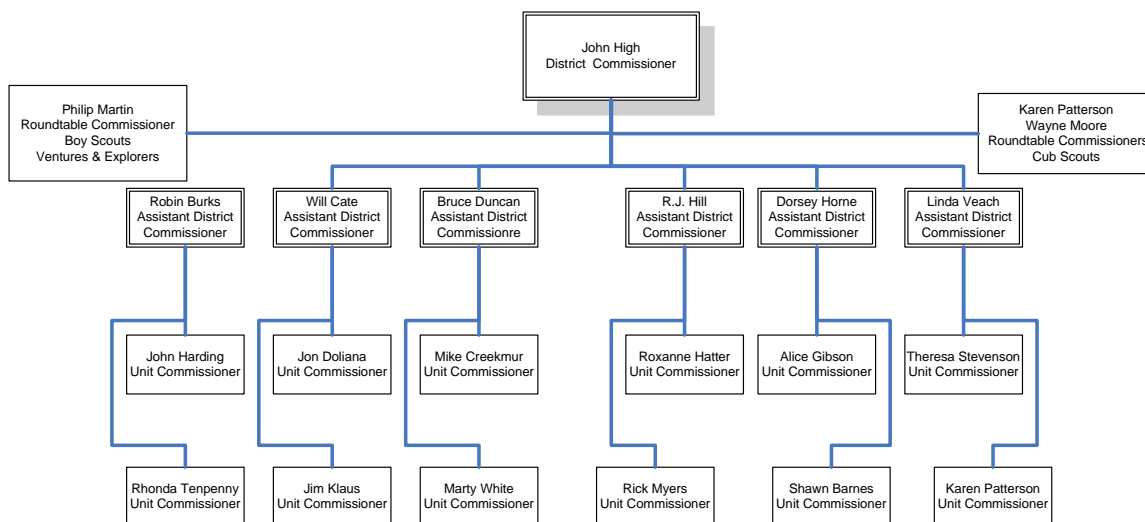

Trail of Tears District Commissioner Staff

Middle Tennessee Council

1/30/2006

District No	Unit Type	Unit No	U.C.
16-2	Pack	92	Shawn Barnes
16-1	Pack	95	Jim Klaus
16-1	Pack	106	Jim Klaus
16-2	Pack	112	Robin Burks
16-1	Pack	123	Rick Myers
16-1	Pack	139	Alice Gibson
16-1	Pack	197	Theresa Stevenson
16-1	Pack	214	Shawn Barnes
16-2	Pack	284	Roxanne Hatter
16-2	Pack	307	Will Cate
16-2	Pack	310	Rhonda Tenpenny
16-1	Pack	321	Marty White
16-2	Pack	327	Shawn Barnes
	Pack	328	Dorsey Horne
16-2	Pack	339	R. J. Hill
16-1	Pack	340	R. J. Hill
16-1	Pack	341	Mike Creekmur
16-2	Pack	371	John Harding
16-2	Pack	374	Theresa Stevenson
16-2	Pack	376	Linda Vester
16-1	Pack	378	John High
16-1	Pack	389	R. J. Hill
16-1	Pack	398	Alice Gibson